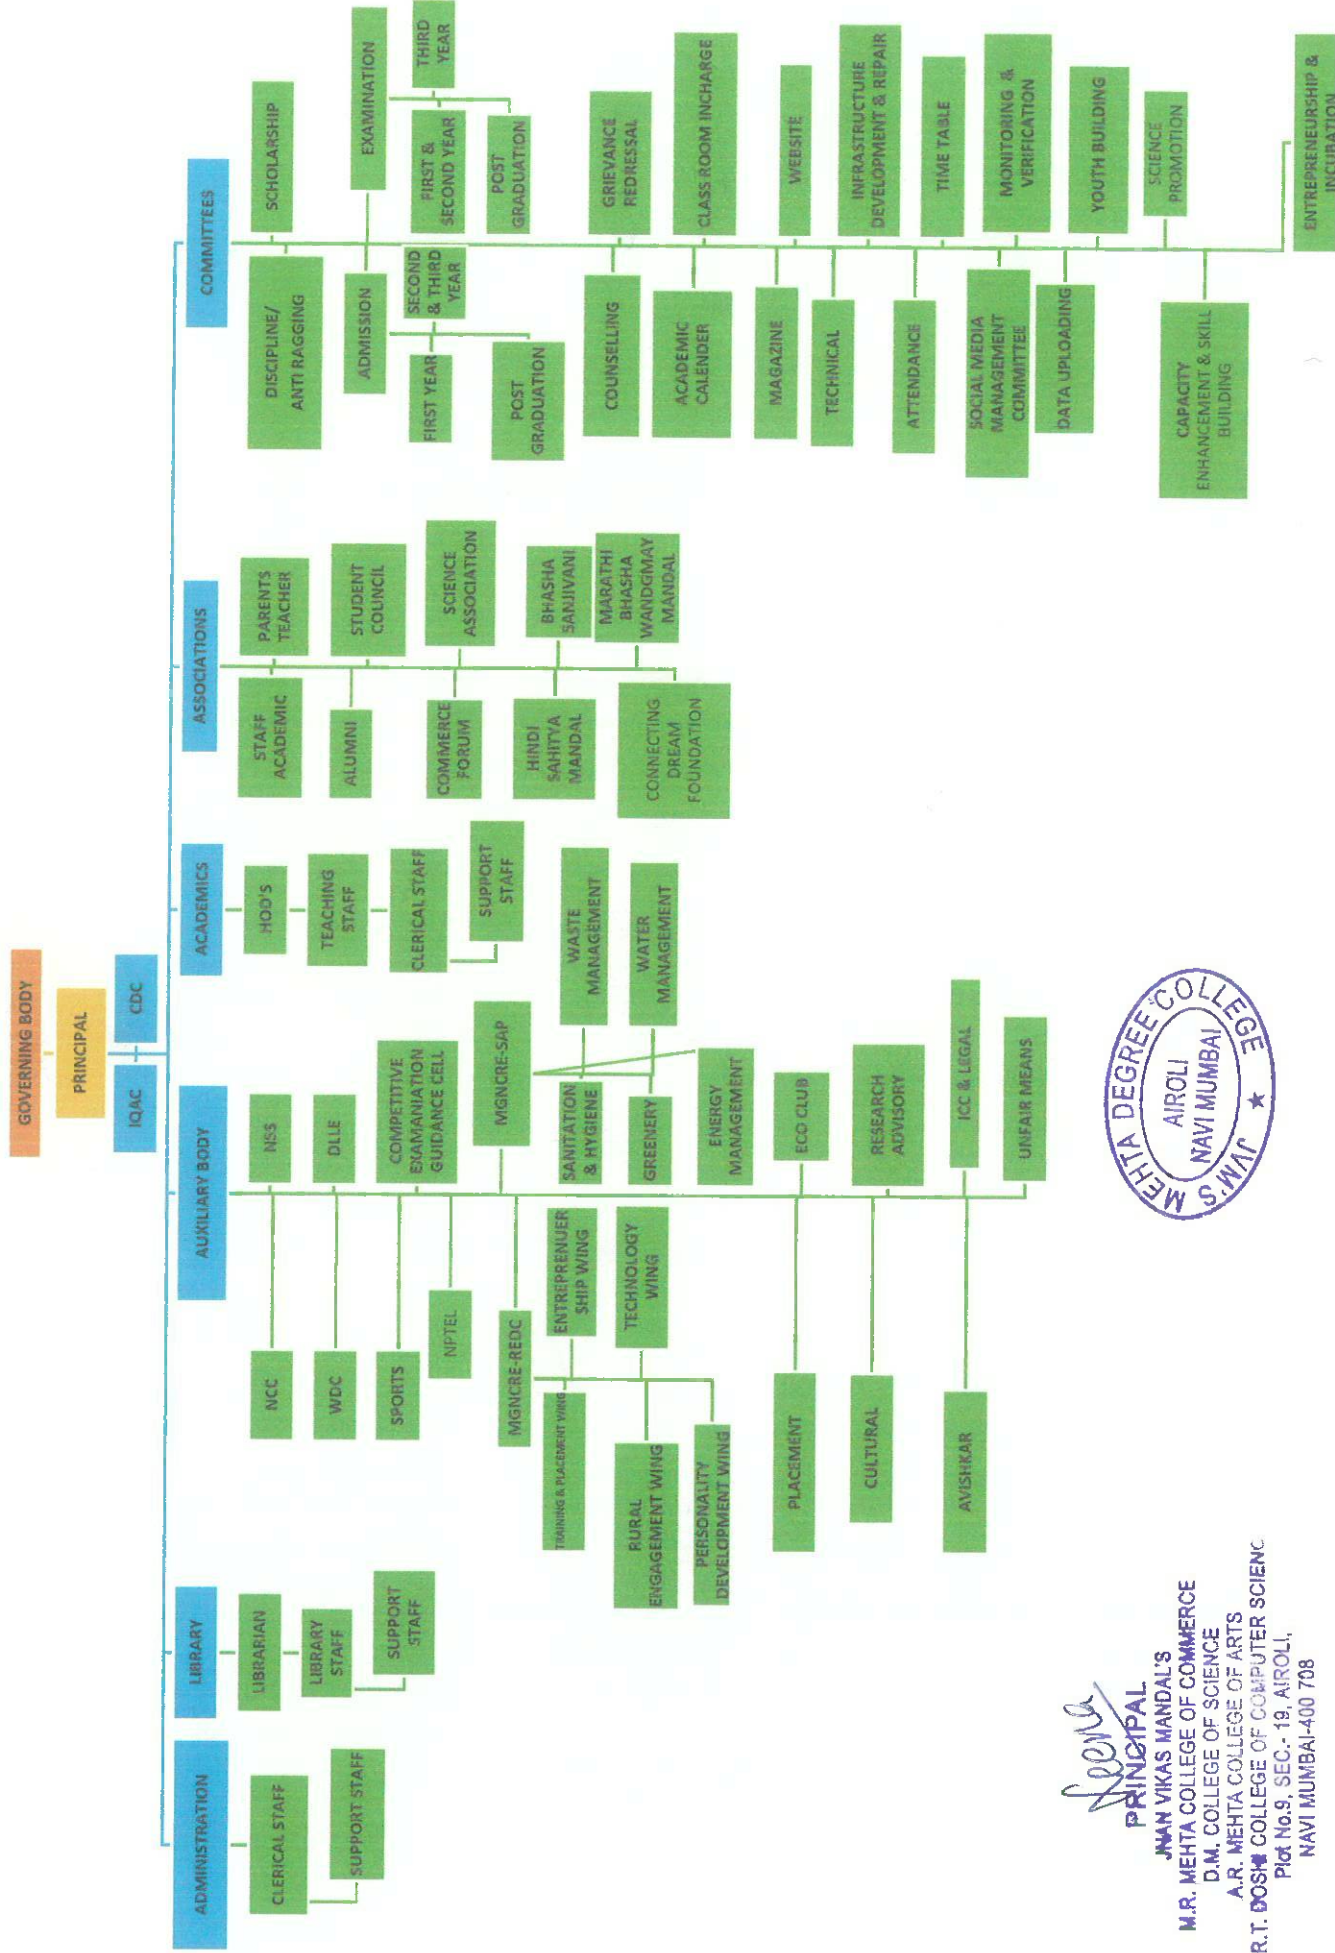

JVM'S DEGREE COLLEGE ORGANOGRAM

Neena
Principal

JWAN VIKAS MANDAL'S
PRINCIPAL
 M.R. MEHTA COLLEGE OF COMMERCE
 D.M. COLLEGE OF SCIENCE
 A.R. MEHTA COLLEGE OF ARTS
 Dr. R.T. DOSHI COLLEGE OF COMPUTER SCIENCE
 Plot No.9, SEC - 18, AIROLI,
 NAVI MUMBAI-400 708