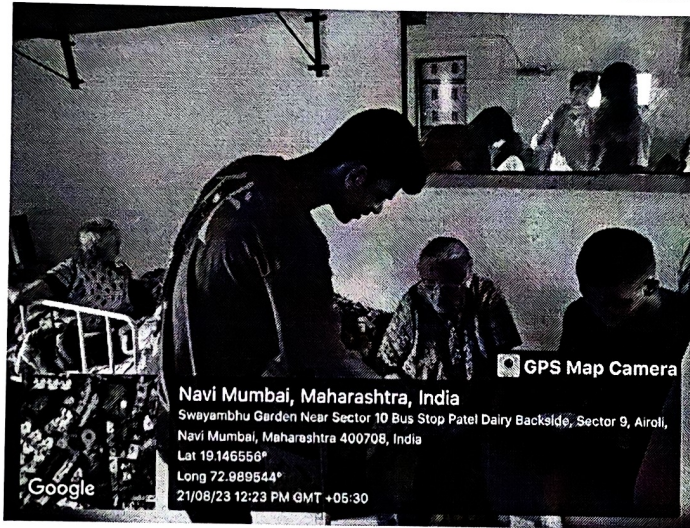

Photos of the event

Neena