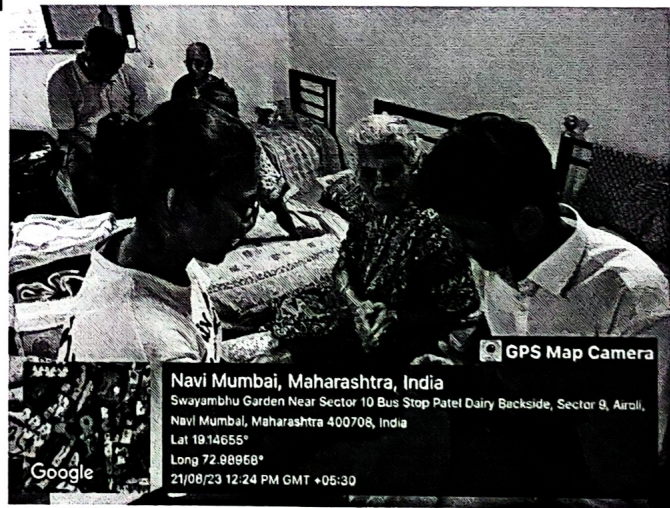

GPS Map Camera

Navi Mumbai, Maharashtra, India
Swayambhu Garden Near Sector 10 Bus Stop Patel Dairy Backside, Sector 9, Airoli,
Navi Mumbai, Maharashtra 400708, India
Lat 19.14655°
Long 72.98958°
21/08/23 12:24 PM GMT +05:30