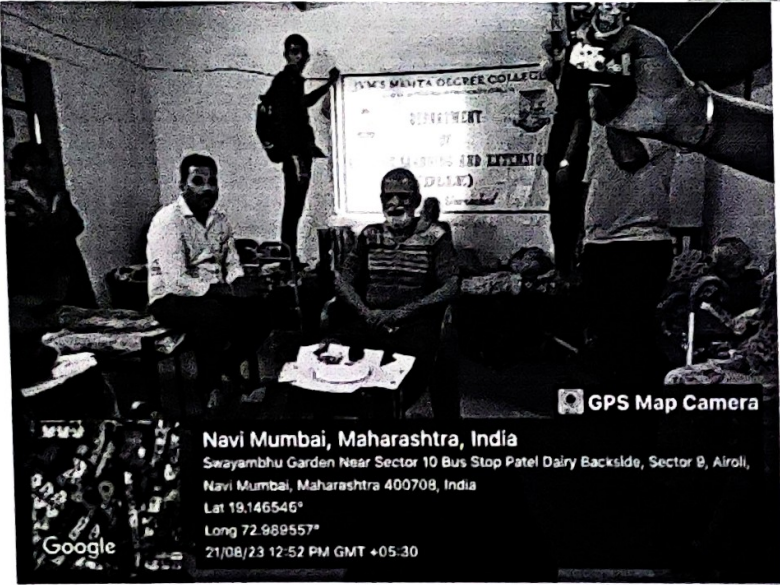

GPS Map Camera

Navi Mumbai, Maharashtra, India
Swayambhu Garden Near Sector 10 Bus Stop Patel Dairy Backside, Sector 9, Airoli,
Navi Mumbai, Maharashtra 400708, India
Lat 19.146546°
Long 72.989557°
21/08/23 12:52 PM GMT +05:30