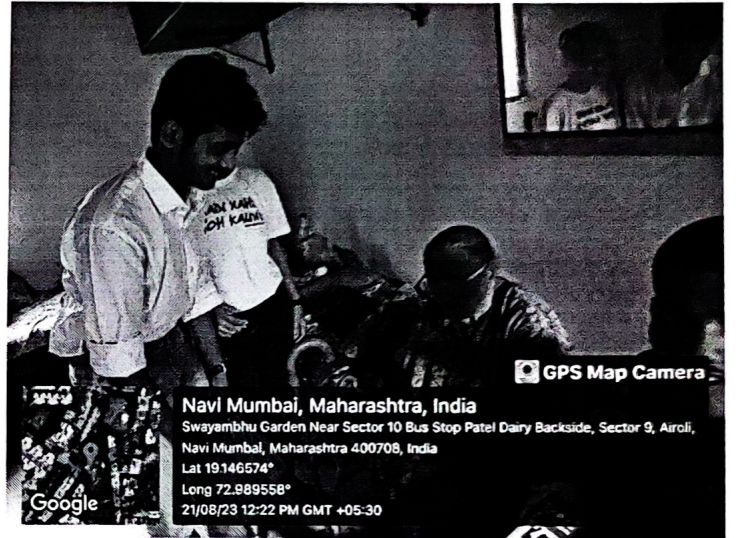

GPS Map Camera

Navi Mumbai, Maharashtra, India
Swayambhu Garden Near Sector 10 Bus Stop Patel Dairy Backside, Sector 9, Airoli,
Navi Mumbai, Maharashtra 400708, India
Lat 19.146574°
Long 72.989558°
21/08/23 12:22 PM GMT +05:30