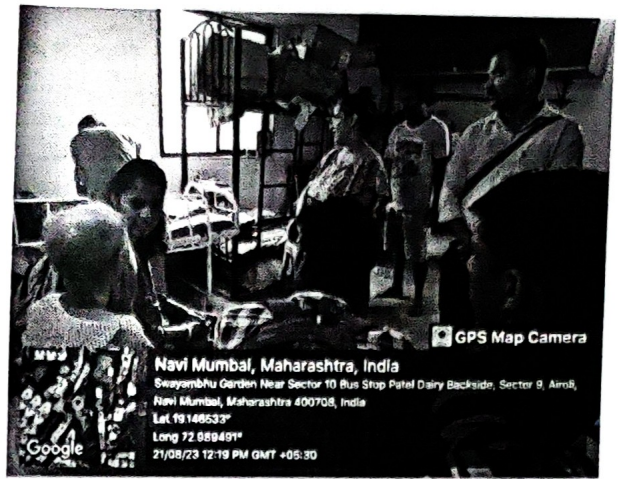

World senior citizen day-Old age home visit (Field Activity)

Date: 21st August, 2023 - Monday

Venue: Gurukul Care centre, Airoli

Members involved

- **Dr. Mrs. Leena Sarkar - Principal**
- **DR. B. R. Deshpande - Vice Principal**

Minutes of the meeting:

For planning to conduct field activity on the occasion of world Senior citizen Day a meeting was held with Principal Madam on 22nd July,2023 in the principal's office at 11:45 AM. The meeting was presided by Principal Dr. Leena Sarkar and attended by Vice Principal Dr B.R.Deshpande, Asst. Prof. Riyu Haldankar and Asst. Prof. Manohar Dhotre.

Photos of the event

Neena

GPS Map Camera

Navi Mumbai, Maharashtra, India
Swayambhu Garden Near Sector 10 Bus Stop Patel Dairy Backside, Sector 9, Airoli,
Navi Mumbai, Maharashtra 400708, India
Lat 19.146566°
Long 72.989507°
21/08/23 12:37 PM GMT +05:30