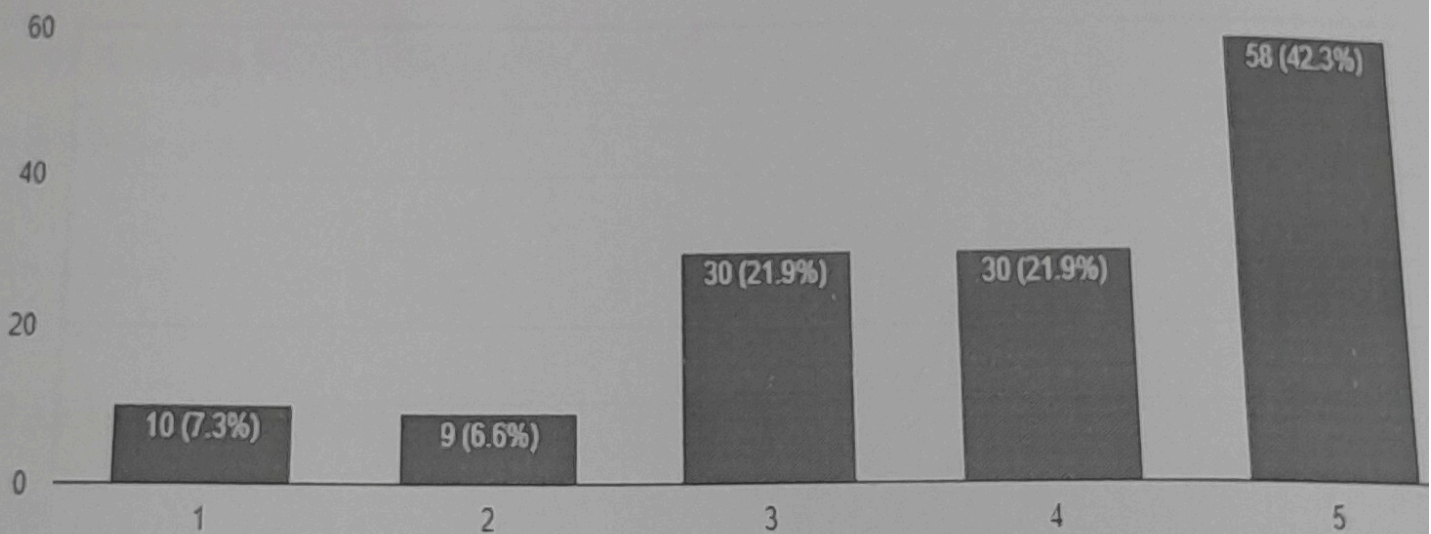

Would you like to participate in such more competitions in future?

7 responses

Copy