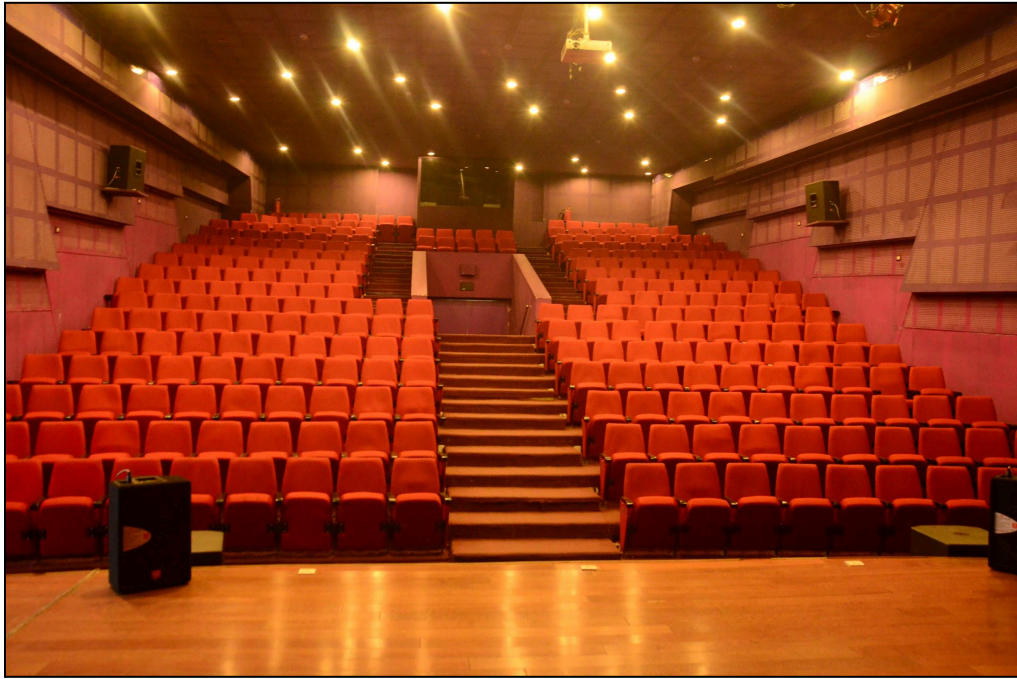

AUDITORIUM

JNAN VIKAS MANDAL'S
Mohanlal Raichand Mehta College of Commerce
Diwali Maa Degree College of Science
Amritlal Raichand Mehta Degree College of Arts
Padmashree (Dr.) R.T. Doshi Degree College of Computer Science
Plot no.9, Sector -19, Airoli Navi Mumbai
NAAC Re-Accredited Grade A+ (CGPA 3.31) (3rd Cycle)